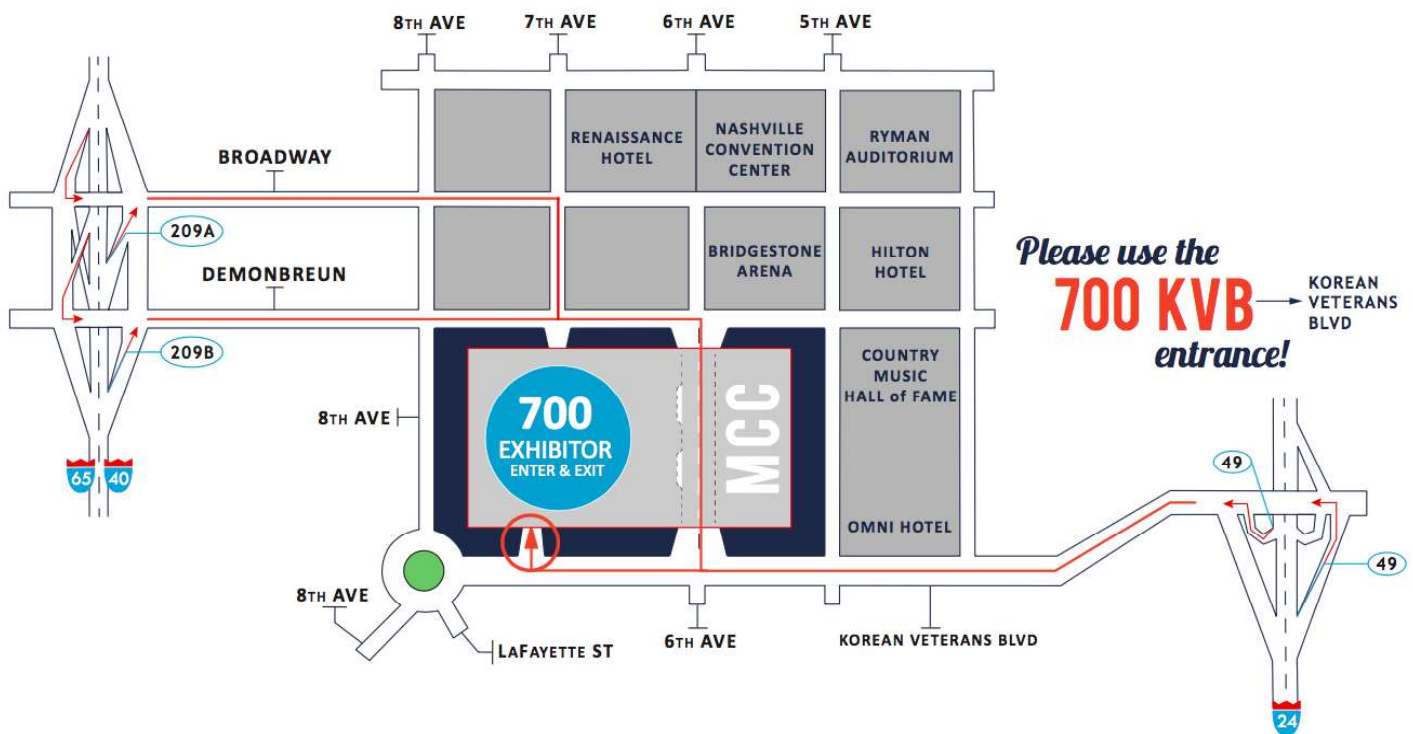

NASHVILLE HOME SHOW

NashvilleHomeShow.com

PARKING

The Music City Center has 1,800 covered parking spaces in the facility for your convenience, for a fee. The parking garage is monitored and patrolled 24/7/365. MCC's garage can only accept single vehicles without trailers and there is a height limit.

A map of MCC's parking facilities is as follows:

You can visit www.parkitdowntown.com for information on truck/trailer parking or call SP+: 615-695-9256 or Premier: 615-238-2250 to check availability.

PARKING DISCOUNTS WITH SPOTHERO

Reserve your parking in advance and get there on time, stress free!

To book convenient and affordable parking, we recommend using SpotHero. Rates via SpotHero are often less than the drive-up rate.

Visit: <https://spothero.com/nashville/music-city-center-parking?referrer=nashvillehome>

Or download the SpotHero APP - <https://spothero.com/get-spothero-app/>